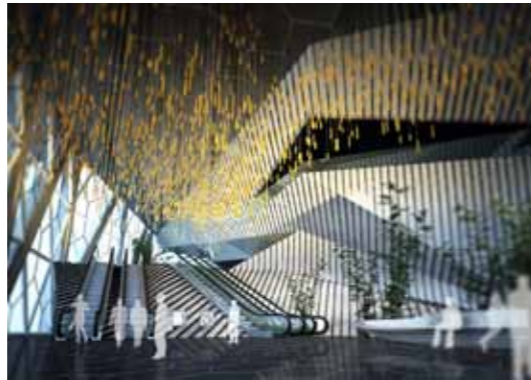

broadway malyan architects

Shanghai PR China
International award winning practice
with 14 offices in four regions
www.broadwaymalyan.com

Acting as a design leader in Broadway Malyan's Shanghai office. Exciting emerging market PR China. Scale of projects and time scale called for Ian's design dexterity and organisational skills, consistently high quality work in short time frame. Ian's most recent achievement was to lead a US$1.5b high profile scheme to 1/3 short listing in an international competition.

www.i-n-d-j.com
 ian @ i-n-d-j.com

the Phoenix tower

lifestyle / workplace / retail
Haikou, Hainan, China
US$1,500,000,000
330,000sqm
2011
design leader

3x3x3 observation tower

Lifestyle
Taichung, Taiwan
US$ N/A
20,000sqm
2010
design leader

Wanda Plaza

retail
Wuhan, China
US$ N/A
sqm N/A
2010
design leader